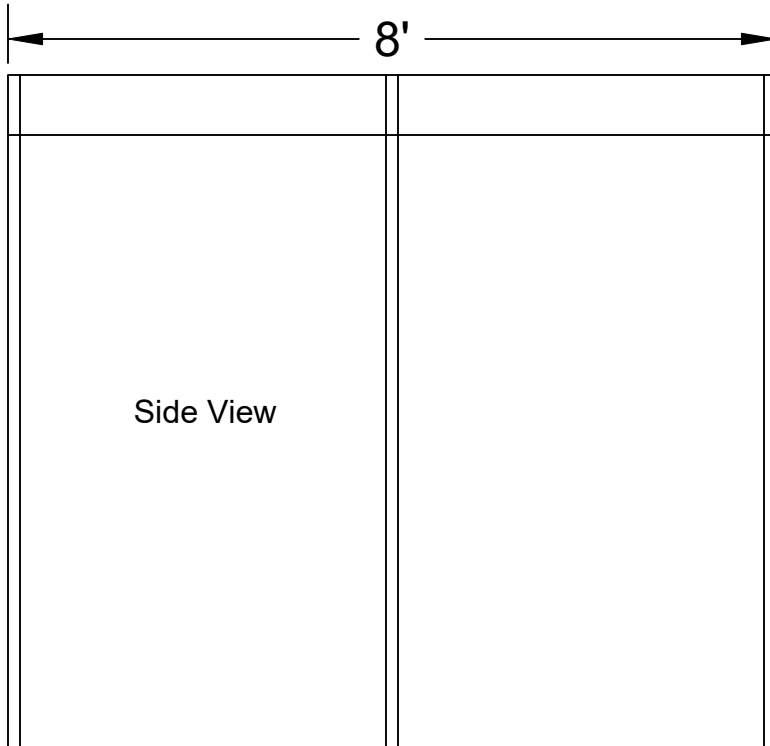

③

Ameri-Brand Airlock Entry (AL)

Unit & Door Frames: 1" Square Aluminum Tube .062
Thresholds: 5" x 48" x 3/16" Thick Formed Aluminum
Covers: 20 mil FR Clear Vinyl & 18.5 oz FR White Reinforced Vinyl
Exterior Latch: Keyed Entry / Operates From Both Sides

Scale: =

Drawn By: Philip Muzzall
Filename: SPEC_AD_076.pdf

①