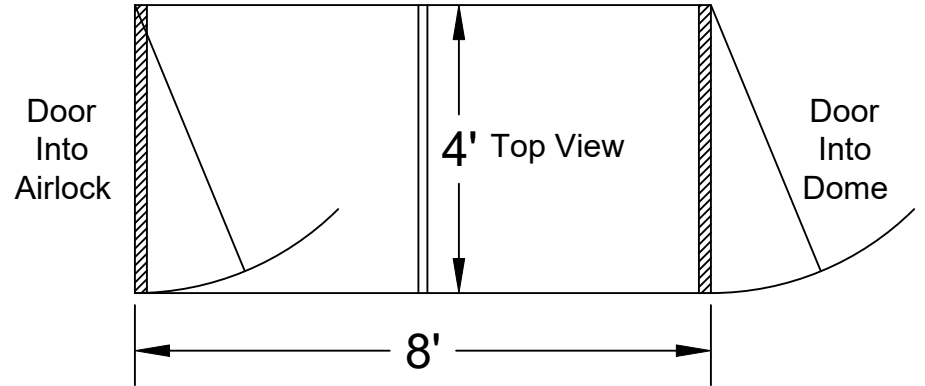

③

Ameri-Brand Airlock Entry (AL)

Unit & Door Frames: 1" Square Aluminum Tube .062
Thresholds: 5" x 48" x 3/16" Thick Formed Aluminum
Covers: 20 mil FR Clear Vinyl & 18.5 oz FR White Reinforced Vinyl
Exterior Latch: Keyed Entry / Operates From Both Sides