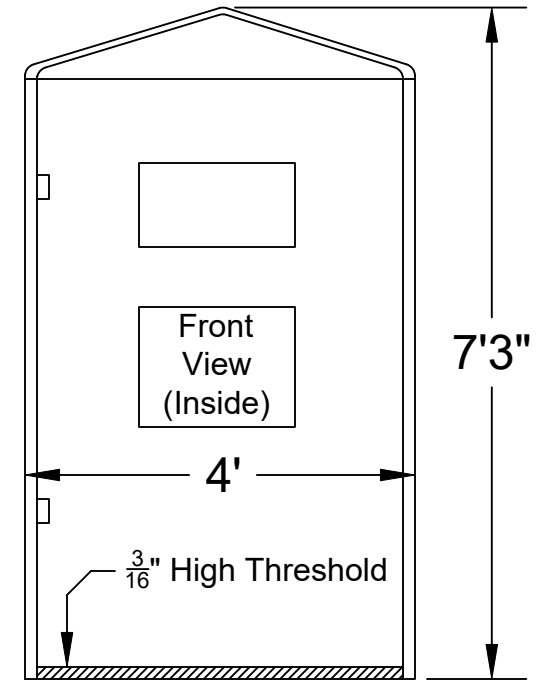

③

Ameri-Brand Airlock Entry (AL)

Unit & Door Frames: 1" Square Aluminum Tube .062
Thresholds: 5" x 48" x 3/16" Thick Formed Aluminum
Covers: 20 mil FR Clear Vinyl & 18.5 oz FR White Reinforced Vinyl
Exterior Latch: Keyed Entry / Operates From Both Sides

Scale: =

Drawn By: Philip Muzzall
Filename: SPEC_AD_076.pdf

①