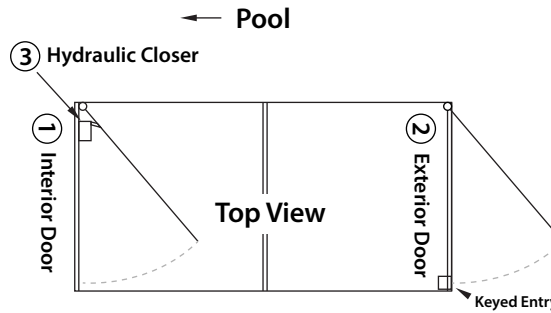

AB ADA AIRLOCK

NOT TO SCALE

Top View of Optional Door Layouts

Ameri-Brand Airlock Entry

Size 48" (w) x 96" (l) x 89" (tall)
Approx Ship Weight in Crate = 373lbs

Requires:

- 1 Airlock Shroud Embedded in Dome
- Beaded or Keder Leading Edge