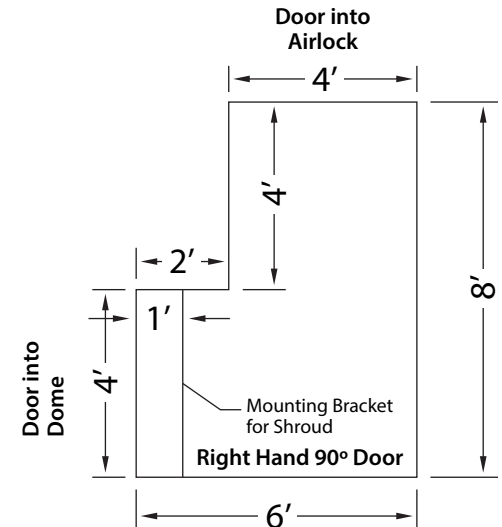

AB ADA AIRLOCK

NOT TO SCALE

Top View of Optional Door Layouts

Ameri-Brand Airlock Entry

Size 48" (w) x 96" (l) x 89" (tall)
Approx Ship Weight in Crate = 373lbs

Requires:

- 1 Airlock Shroud Embedded in Dome
- Beaded or Keder Leading Edge