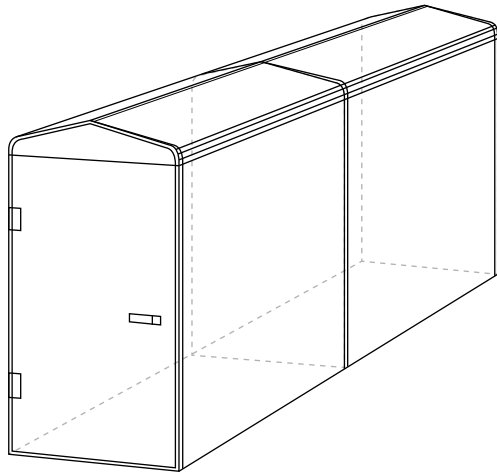

AB ADA AIRLOCK

NOT TO SCALE

Top View of Optional Door Layouts

Ameri-Brand Airlock Entry

Size 48" (w) x 96" (l) x 89" (tall)
Approx Ship Weight in Crate = 373lbs

Requires:

- 1 Airlock Shroud Embedded in Dome
- Beaded or Keder Leading Edge