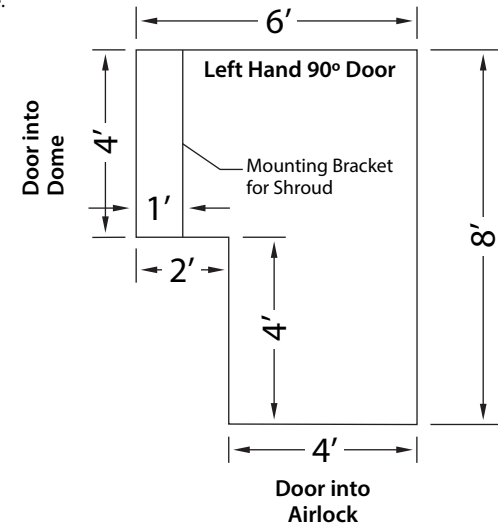

AB ADA AIRLOCK

NOT TO SCALE

Top View of Optional Door Layouts

Ameri-Brand Airlock Entry

Size 48" (w) x 96" (l) x 89" (tall)
Approx Ship Weight in Crate = 373lbs

Requires:

- 1 Airlock Shroud Embedded in Dome
- Beaded or Keder Leading Edge