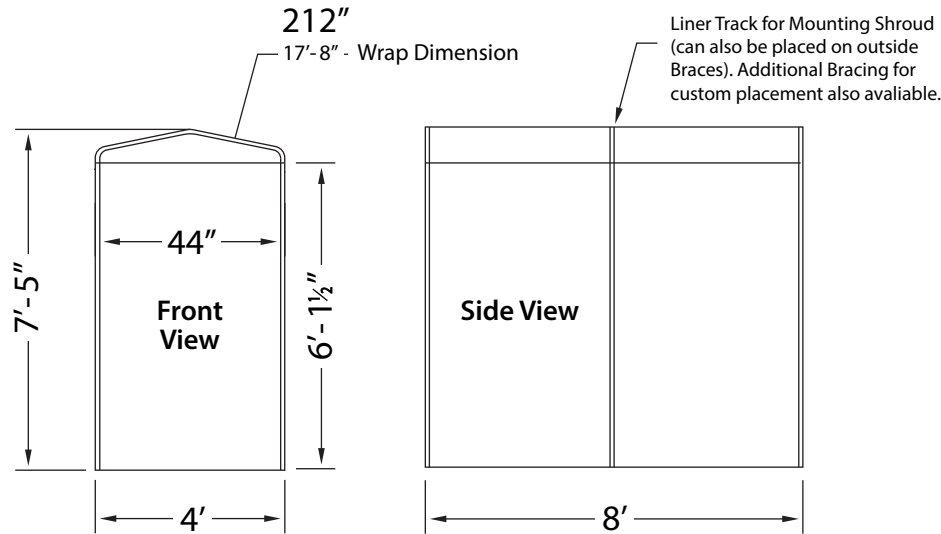

AB ADA AIRLOCK

NOT TO SCALE

Top View of Optional Door Layouts

Ameri-Brand Airlock Entry

Size 48" (w) x 96" (l) x 89" (tall)
Approx Ship Weight in Crate = 373lbs

Requires:

- 1 Airlock Shroud Embedded in Dome
- Beaded or Keder Leading Edge